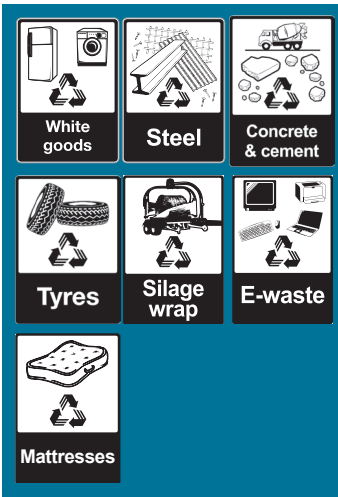

- ✓ Determine what can be recycled and what is rubbish
- ✓ Keep the same materials grouped together
- ✓ Pack materials in the order that they'll be dropped off
- ✓ Secure your load with a net, ropes and/or straps.

S**TART** Before you leave home, neatly and securely pack your recyclables and waste.

Group the same types of materials together so it's easy to drop them in the different bays.

O**RGANISE** Pack your trailer or ute to match the order that you'll drop them off.

Be a Good S*O*R*T

Sort your load.

You'll save yourself time
and be doing
your bit for Tassie.

Rethink Waste
TASMANIA

Find out more at www.rethinkwaste.com.au

GREEN

CARDBOARD, GLASS, PLASTICS,
MIXED RECYCLING

YELLOW

GARBAGE

BLUE

WHITE GOODS, STEEL,
CONCRETE, TYRES, SILAGE,
E-WASTE, MATTRESSES

GREY

GREEN WASTE, TIMBER

Sheffield Waste Transfer Station